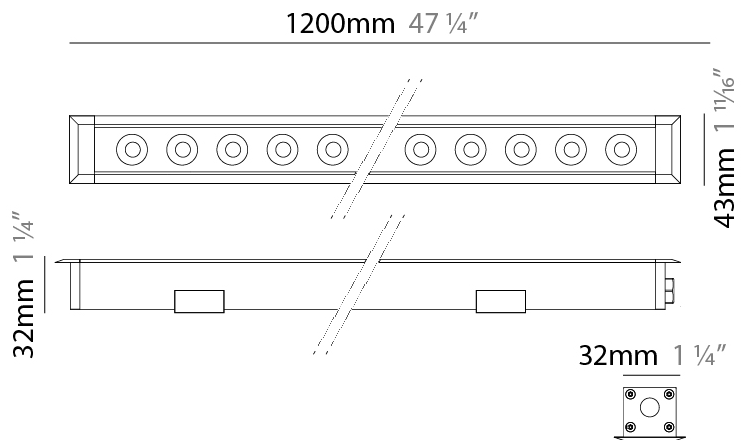

MINI CORNICHE RECESSED

E91639-

base number   Finish Options   Lens Options

1. To build a product code in our configurator select the specify button on the base model # product page
2. To build a manual product code on this datasheet choose from the options listed below in blue font and add the suffix to the base model #

GENERAL

Series: Mini Corniche
Brand: Platek
Division: Exterior
Mounting Type: Recessed
Mounting Location: In-Ground
Subcategory: Walk Over

PHYSICAL

Shape: Rectangle
Length (mm): 1220
Length (in): 48 1/2
Width (mm): 43
Width (in): 1 5/8
Height (mm): 32
Height (in): 1 1/2
Light Distribution: Uplight
Screws: A4 stainless steel
Diffuser: Clear tempered glass
Gasket: Gore-Tex valve to prevent condensation
Fixture Finish: [BLK / WHI / GRY / COR / ANT / BRZ](#)
Fixture Material: Extruded Aluminum

ELECTRICAL

Lamp Type: LED
Total Output Wattage (W): 46
Dimming: Bluetooth technology or DMX
Control Gear: DMX
Driver Included: No
Driver Location: Remote
Driver Type: Constant Current - Universal
Driver Class: Class 2
Input Voltage (V): 120 - 277
Constant Current (MA): 500

LED

Number of LEDs: 32
Color Temperature (°K): RGBW
CRI: >80 CRI
Lamp Life (hrs): 60000
Special LEDs offerings: RGBW

OPTICAL

Optic°: [26 / 47 / ELL](#)

RATINGS AND CERTIFICATIONS

Certified By: Certified for North American Standards
IP rating: IP67
IK Rating: IK07
Bug Rating: B1 U0 G0
Upon Request: Higher Maximum Ambient Temperature