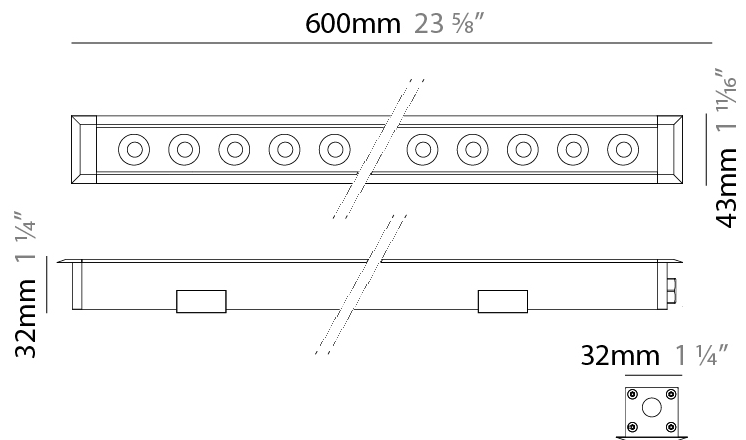

MINI CORNICHE RECESSED

E9I638- _____ - _____
base number   Finish   Lens
                         Options   Options

1. To build a product code in our configurator select the specify button on the base model # product page
2. To build a manual product code on this datasheet choose from the options listed below in blue font and add the suffix to the base model #

GENERAL

Series: Mini Corniche
Brand: Platek
Division: Exterior
Mounting Type: Recessed
Mounting Location: In-Ground
Subcategory: Walk Over

PHYSICAL

Shape: Rectangle
Length (mm): 620
Length (in): 24 7/16
Width (mm): 43
Width (in): 1 11/16
Depth (mm): 32
Depth (in): 1 1/4
Light Distribution: Uplight
Diffuser: Tempered Glass - 5mm / 3/16" thick
Gasket: Gore-Tex valve to prevent condensation
Fixture Finish: BLK / WHI / GRY / COR / ANT / BRZ
Fixture Material: Extruded Aluminum

ELECTRICAL

Lamp Type: LED
Total Output Wattage (W): 23
Dimming: Bluetooth technology or DMX
Control Gear: DMX
Driver Included: No
Driver Location: Remote
Driver Type: Constant Current - Universal
Driver Class: Class 2
Input Voltage (V): 120 - 277
Constant Current (MA): 500

LED

Number of LEDs: 16
Color Temperature (°K): RGBW
CRI: >80 CRI
Lamp Life (hrs): 60000
Special LEDs offerings: RGBW

OPTICAL

Optic°: 28 / 47 / ELL

RATINGS AND CERTIFICATIONS

Certified By: Certified for North American Standards
IP rating: IP67
IK Rating: IK07
Bug Rating: B1 U0 G0
Upon Request: Higher Maximum Ambient Temperature